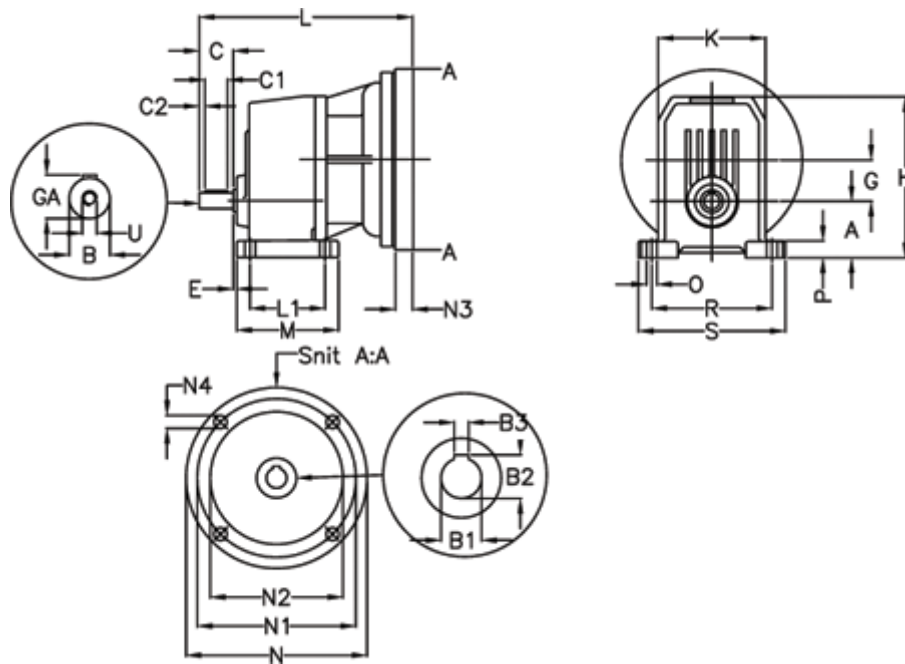

Article number: 40550300891225

Description: Single Stage Helical Gear
S 301-8,9-P71B5

Measures

A = 60	E = 20.5	M = 125.0	R = 160
B = 24	F = 8x7x40	N = 160	S = 190
B1 = 14	G = 51.8	N1 = 130	U = M8
B2 = 16.3	GA = 27.0	N2 = 110	
B3 = 5	H = 183.0	N3 = -	
C = 50	K = 130	N4 = M8x16	
C1 = 40	L = 232	O = 11	
C2 = 5	L1 = 90.0	P = 20.0	